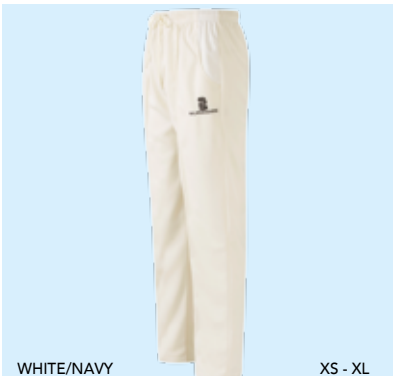

WHITE XS - 2XL

WHITE ONE SIZE

HOSE

WHITE/NAVY XS - XL

S179F Women's Spiro Micro-lite team pant