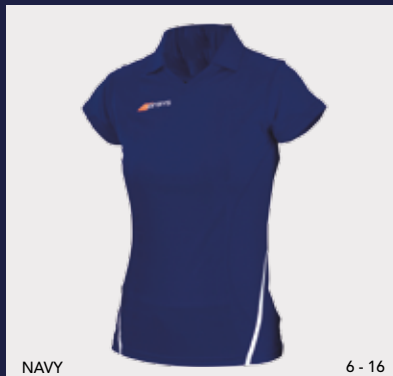

NAVY XS - 3XL

HOCKEY SHIRT

NAVY 6 - 16

GR01F Grays Women's hockey shirt